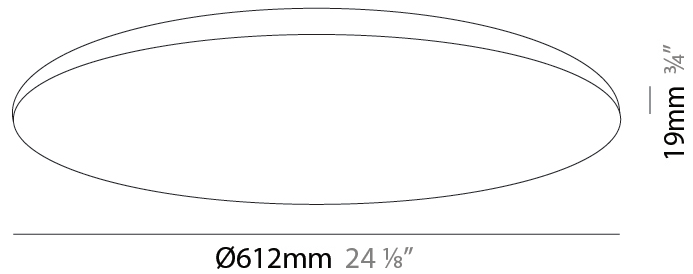

PROJECT
TYPE
SPECIFIER
QUANTITY
DATE

INFINITE ROUND SURFACE

A52029- -

base number   Color   Finish
Temperature   Options

1. To build a product code in our configurator select the specify button on the base model # product page
2. To build a manual product code on this datasheet choose from the options listed below in blue font and add the suffix to the base model #

GENERAL

Series: Infinite Round
Partner: Ivela
Division: Architectural
Installation: Surface
Product Type: Panels
Mounting Location: Ceiling
Light Distribution: Direct

PHYSICAL

Shape: Round
Diameter (mm): 612
Diameter (in): 24 1/8
Height (mm): 19
Height (in): 3/4
Diffuser: PMMA - Opal
Fixture Finish: WHI / BLK / GLD
Fixture Material: Aluminum

ELECTRICAL

Lamp Type: LED
Input Wattage (W): 38
Dimming: Tri-Mode (Non-Dimming and Phase Dimming (120Vac only) and 0-10V Dimming)
Driver Included: No
Driver Location: Remote
Driver Type: Constant Voltage - Universal
Driver Class: Class 2
Housing: ENCP 5 (ERP) ENCP 13 (SC Power)
Input Voltage (V): 120 - 277
Output Voltage (V): 24

LED

Color Temperature (°K): 2700 / 3000 / 3500 / 4000
Max. Delivered Lumen (lm): 2160 / 2250 / 2317 / 2385
Nominal Lumen (lm): 4320 / 4500 / 4634 / 4770
CRI: >93 CRI
Lamp Life (hrs): 50000

OPTICAL

RATINGS AND CERTIFICATIONS

Certified By: CSA Certified to UL and CSA Standards
IP rating: IP20