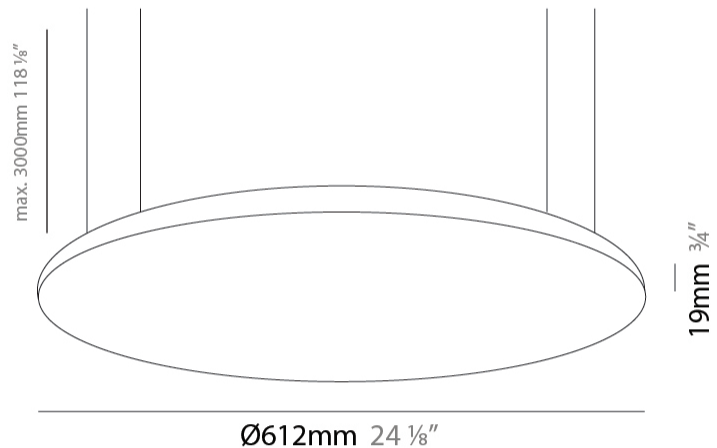

PROJECT	
TYPE	
SPECIFIER	
QUANTITY	
DATE	

INFINITE ROUND SUSPENSION

A51058- -

base number   Color   Finish
Temperature   Options

1. To build a product code in our configurator select the specify button on the base model # product page
2. To build a manual product code on this datasheet choose from the options listed below in blue font and add the suffix to the base model #

GENERAL

Series: Infinite Round
Partner: Ivela
Division: Architectural
Installation: Suspension
Product Type: Panels
Mounting Location: Ceiling
Light Distribution: Direct

PHYSICAL

Shape: Round
Diameter (mm): 612
Diameter (in): 24 1/8
Height (mm): 19
Height (in): 3/4
Max. Overall Height (mm): 2500
Max. Overall Height (in): 98 7/16
Diffuser: Opal Polycarbonate
Fixture Finish: WHI / BLK / GLD
Fixture Material: Aluminum

ELECTRICAL

Lamp Type: LED
Input Wattage (W): 38
Dimming: Tri-Mode (Non-Dimming and Phase Dimming (120Vac only) and 0-10V Dimming)
Driver Included: No
Driver Location: Remote
Driver Type: Constant Voltage - Universal
Driver Class: Class 2
Housing: ENCP 5 (ERP) ENCP 13 (SC Power)
Input Voltage (V): 120 - 277
Output Voltage (V): 24

LED

Color Temperature (°K): 2700 / 3000 / 3500 / 4000
Max. Delivered Lumen (lm): 2160 / 2250 / 2317 / 2385
Nominal Lumen (lm): 4320 / 4500 / 4634 / 4770
CRI: >93 CRI
Lamp Life (hrs): 50000

OPTICAL

RATINGS AND CERTIFICATIONS

Certified By: Certified for North American Standards
IP rating: IP20