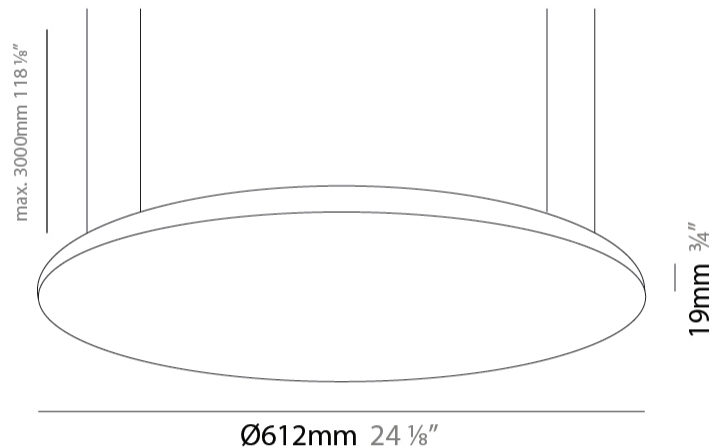

INFINITE ROUND SUSPENSION

A51058- -

base number
Color   Temperature   Finish   Options

1. To build a product code in our configurator select the specify button on the base model # product page
2. To build a manual product code on this datasheet choose from the options listed below in blue font and add the suffix to the base model #

GENERAL

Series: Infinite Round
Partner: Ivela
Division: Architectural
Installation: Suspension
Product Type: Panels
Mounting Location: Ceiling
Light Distribution: Direct

PHYSICAL

Shape: Round
Diameter (mm): 612
Diameter (in): 24 1/8
Height (mm): 19
Height (in): 3/4
Max. Overall Height (mm): 2500
Max. Overall Height (in): 98 7/16
Diffuser: Opal Polycarbonate
Fixture Finish: WHI / BLK / GLD
Fixture Material: Aluminum

ELECTRICAL

Lamp Type: LED
Input Wattage (W): 38
Dimming: Tri-Mode (Non-Dimming and Phase Dimming (120Vac only) and 0-10V Dimming)
Driver Included: No
Driver Location: Remote
Driver Type: Constant Voltage - Universal
Driver Class: Class 2
Housing: ENCP 5 (ERP) ENCP 13 (SC Power)
Input Voltage (V): 120 - 277
Output Voltage (V): 24

LED

Color Temperature (°K): 2700 / 3000 / 3500 / 4000
Max. Delivered Lumen (lm): 2160 / 2250 / 2317 / 2385
Nominal Lumen (lm): 4320 / 4500 / 4634 / 4770
CRI: >93 CRI
Lamp Life (hrs): 50000

OPTICAL

RATINGS AND CERTIFICATIONS

Certified By: Certified for North American Standards
IP rating: IP20